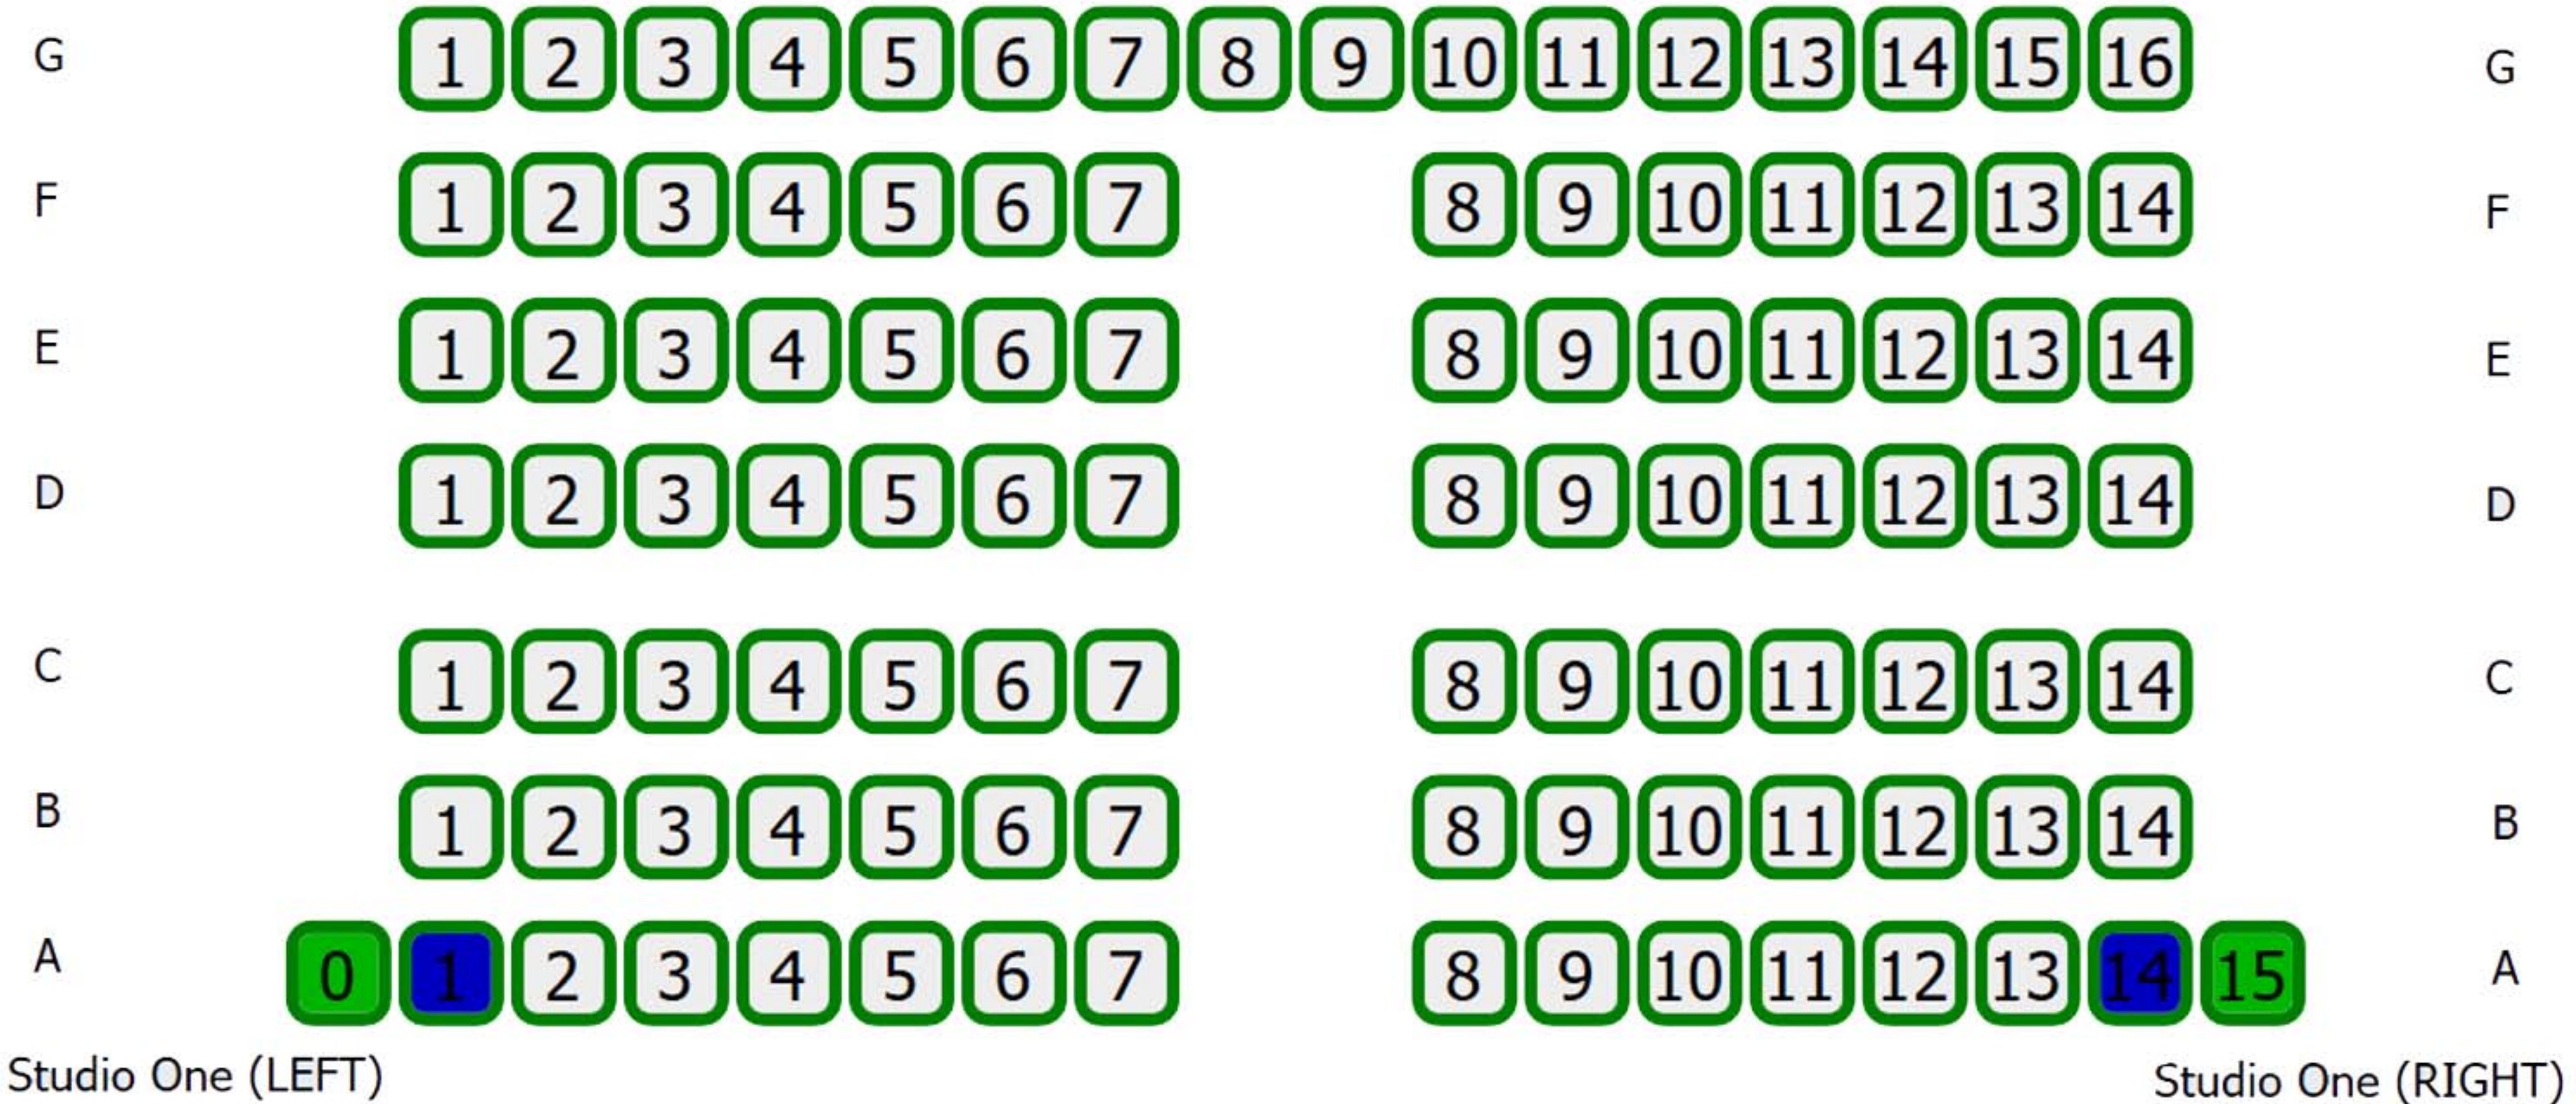

STUDIO ONE

Stage/Screen